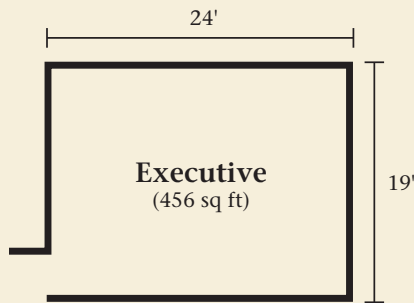

The  Family

DoubleTree Hotel – Milwaukee, Wisconsin

ROOM NAME	ROOM CAPACITY				
	Reception	Theater	Class Room	Banquet	Conference
Ballroom	375	250	150	300	
Wisconsin	175	100	70	100	60
Madison	100	75	40	75	30
Milwaukee	100	75	40	75	30
Executive	40	30	24	40	18