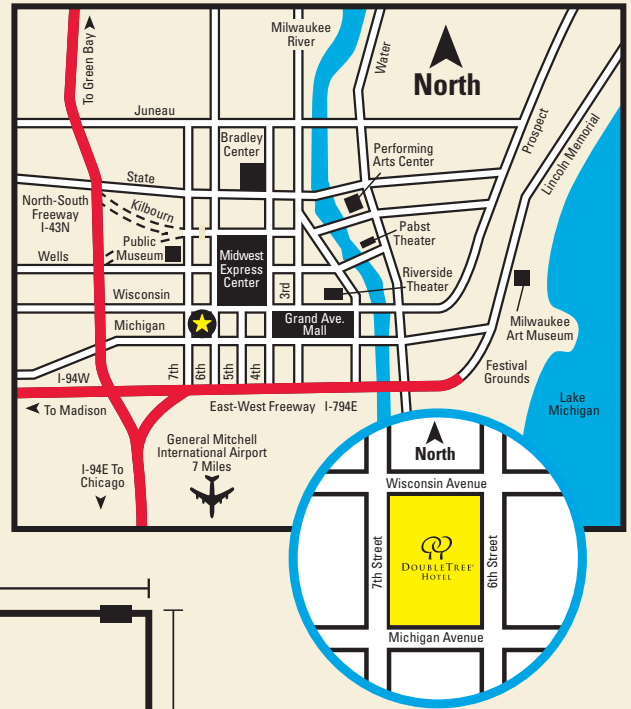

DoubleTree Hotel – Milwaukee, Wisconsin