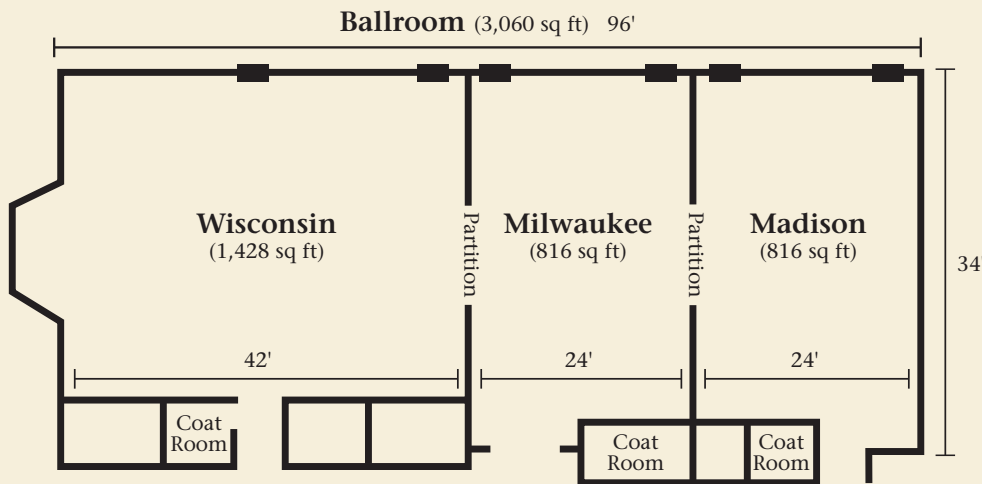

The  Family

DoubleTree Hotel – Milwaukee, Wisconsin

ROOM NAME	ROOM CAPACITY				
	Reception	Theater	Class Room	Banquet	Conference
Ballroom	375	250	150	300	
Wisconsin	175	100	70	100	60
Madison	100	75	40	75	30
Milwaukee	100	75	40	75	30
Executive	40	30	24	40	18