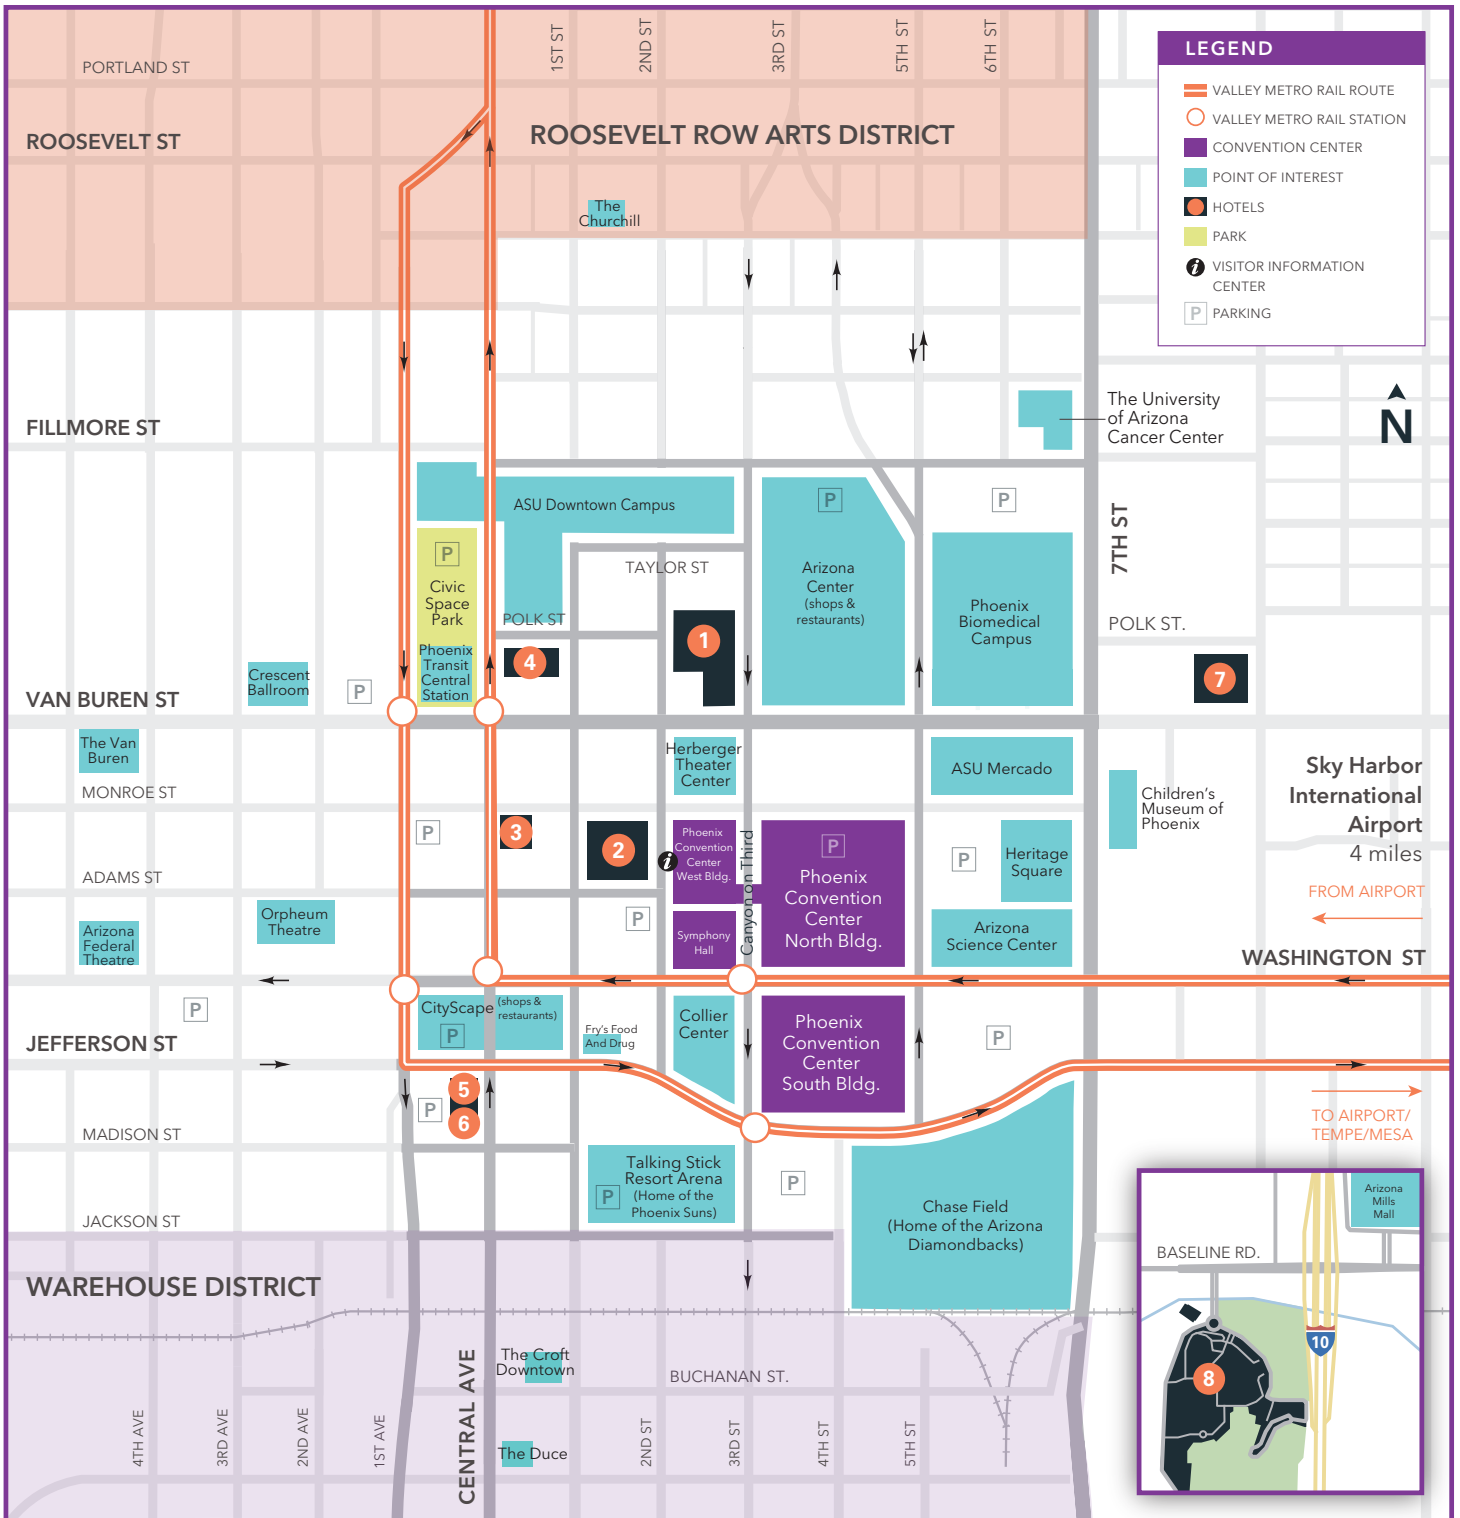

# The American Legion

2021 National Convention

## HOTELS

- |  |   |
|--|---|
| <b>1</b> Sheraton Phoenix Downtown             | <b>5</b> Residence Inn by Marriott - Phoenix Downtown                           |
| <b>2</b> Hyatt Regency Phoenix                 | <b>6</b> Courtyard by Marriott - Phoenix Downtown                               |
| <b>3</b> Hilton Garden Inn Phoenix Downtown    | <b>7</b> SpringHill Suites Phoenix Downtown                                     |
| <b>4</b> Hampton Inn & Suites Downtown Phoenix | <b>8</b> Arizona Grand Resort & Spa<br>(9 miles from Phoenix Convention Center) |