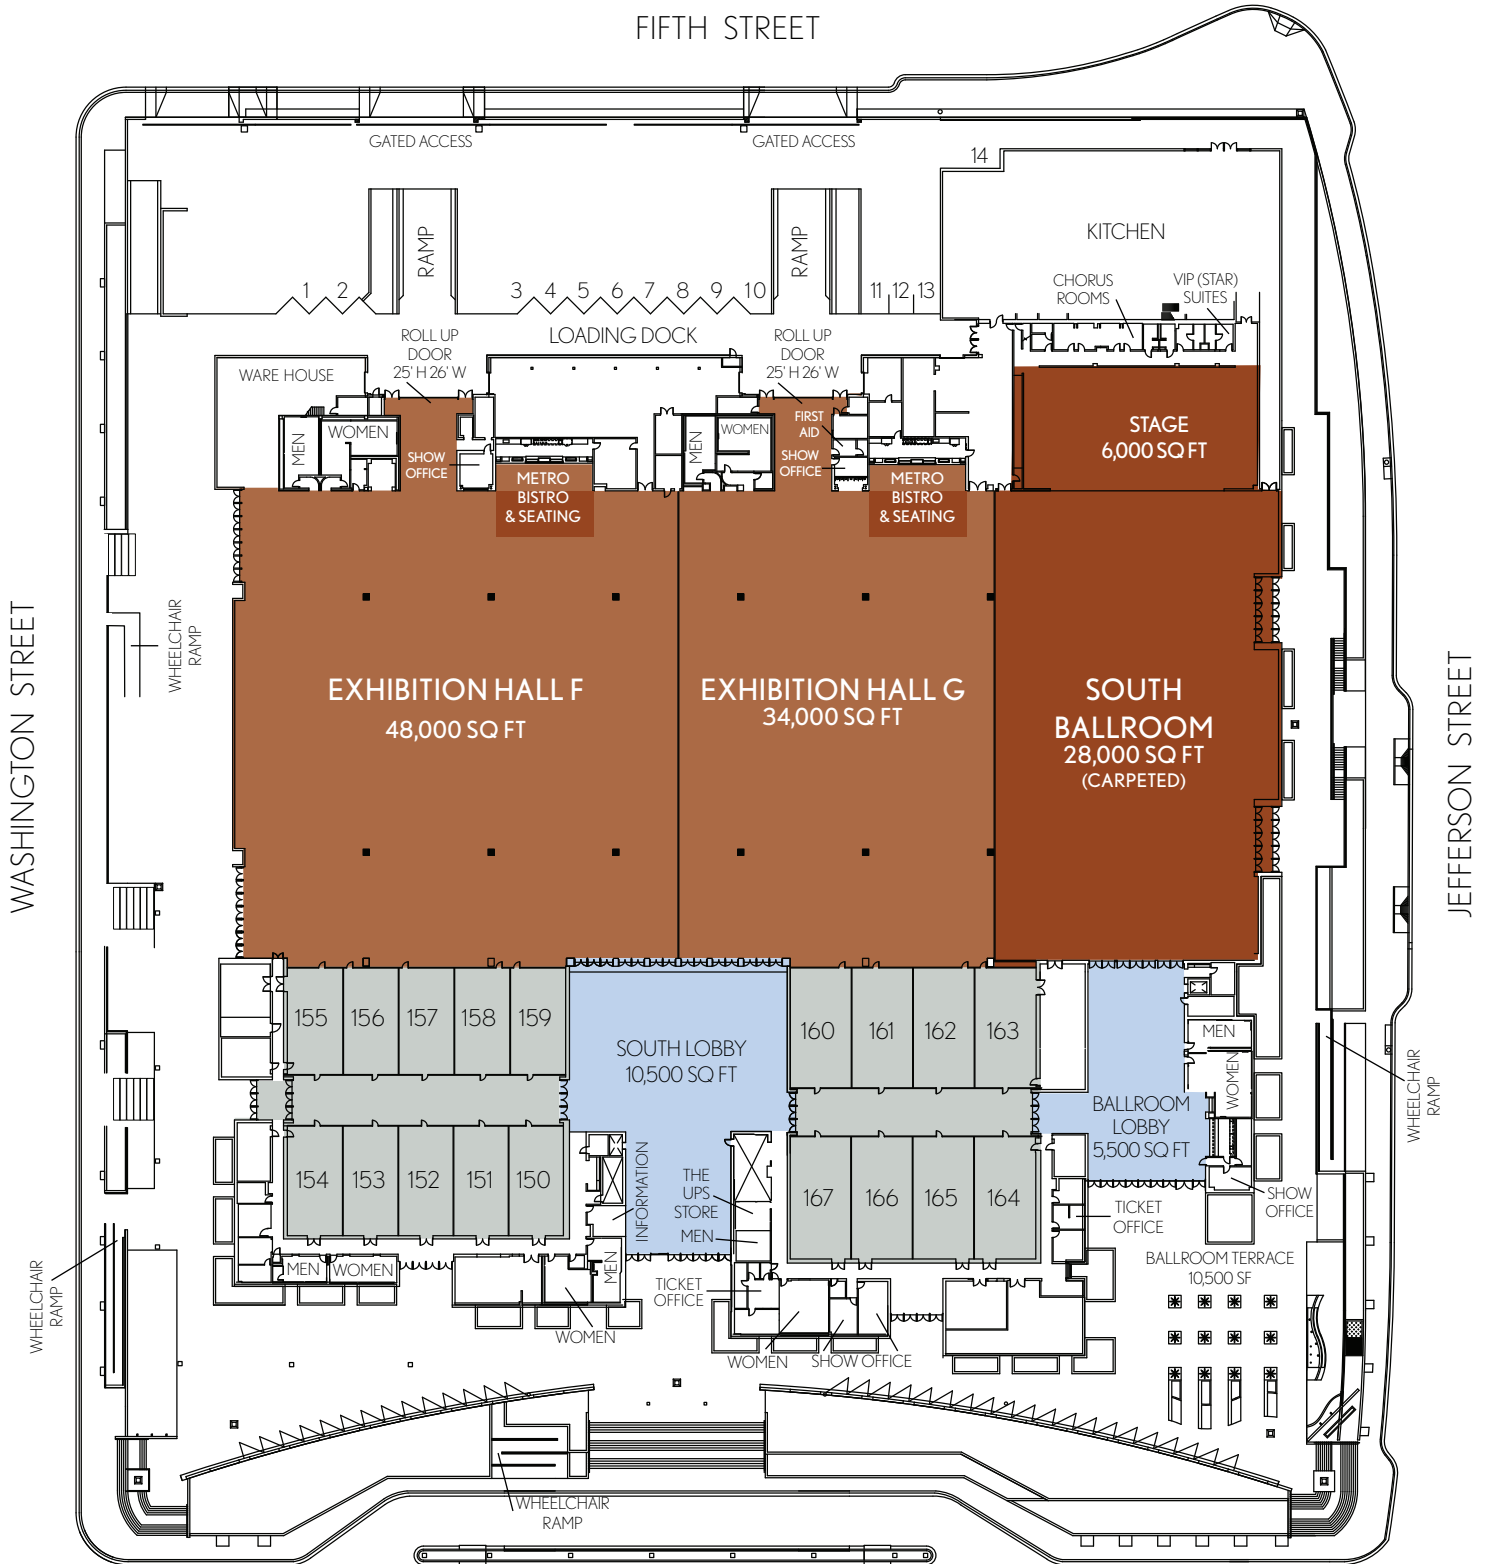

PHOENIX CONVENTION CENTER

South Building | 100 Level | Street Level

150-154 - 1,400 SQ FT EA.
 155-159 - 1,300 SQ FT EA.
 160-169 - 1,700 SQ FT EA.